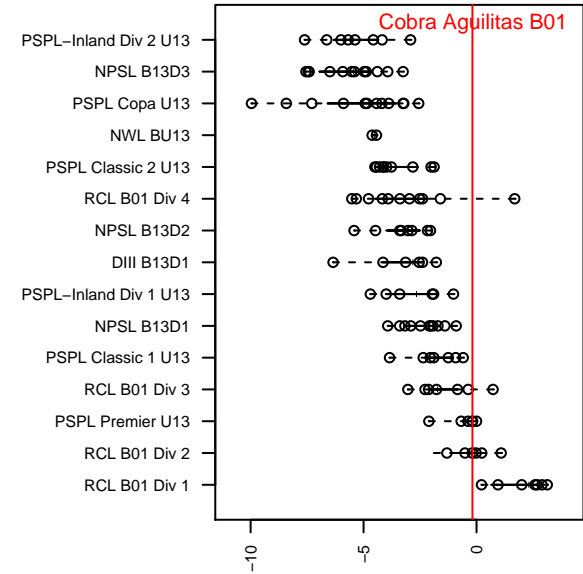

# Cobra Aguilas B01

Cobra Premier Soccer  
 Wenatchee, WA  
 B01 total strength=1111  
 attack=4.43 defense=1.95  
 fall league = PSPL Premier U13

alt names used:  
 Cobra Aguilas  
 COBRA B01 AGUILITAS (WA)

Venues played:  
 2013 WA Cup BU12 Gold/Silver U12  
 2014 PSPL Premier U13  
 2014 WA Cup BU13 Gold/Platinum U13

**Cobra Aguilas B01**  
 Dots are actual minus expected GF (blue circles) and GA (red triangles).  
 Blue line is smoothed change in attack strength. Red is smoothed change in defense strength.

**attack and defense variance (black dot)  
relative to other teams  
and top 10 in region**

**attack and defense rating  
relative to others at age  
and all opponents in last 13 months**

**Performance relative to 13 month average**